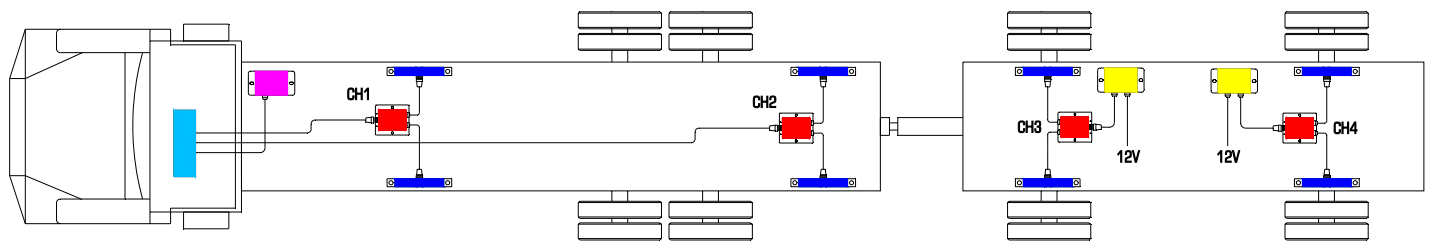

RF-Short Logger System

The logging systems include the innovative PNT 9704 Weigh indicators. The CableLink Wireless System allows you to eliminate the potentially troublesome long cable from the trailer reach cable to the meter.

The load cells are machined from high-alloy steel, heat treated for maximum strength, and then tested to a 300 percent overload capacity. The sensing elements in the double-gaged steel shear-beam load cells feature full-twist compensation and are fully encapsulated to withstand the harshest environmental conditions. Accuracy 1% of net payload and easy to operate.

Digital Indicator Digital Transmitter Load Cells RF Transmitter RF Receiver

9704 Digital Indicator

7042 Digital Transmitter

532623 Load Cell

601 RF TX

602 RF REC

Short Logger Full System #79704RF

- (1) 9704 Indicator (4-Channel)
- (4) 7042 Transcoders
- (2) 216-35 35 ft Truck cable
- (2) 216-80 80 ft Trailer cable
- (1) 218-15 15 ft Power cable
- (8) 532623 26" Accu-Beam Load Cells
- (8) 2050 26" Load Cell Mounting Kits
- (2) 601 RF Transmitter
- (1) 602 RF Receiver